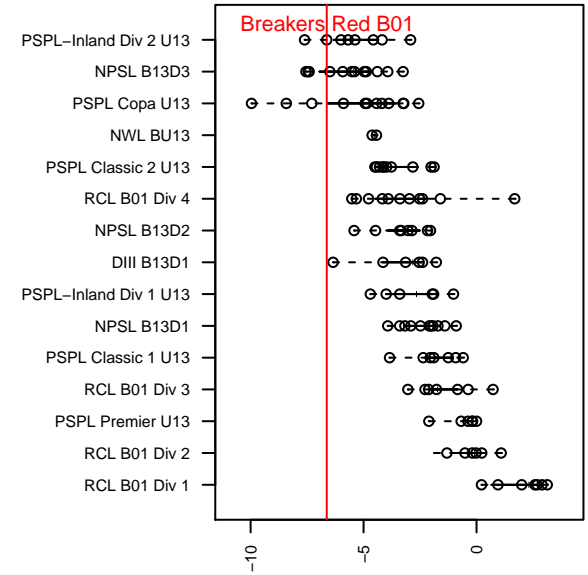

**attack and defense rating
relative to others at age
and all opponents in last 13 months**