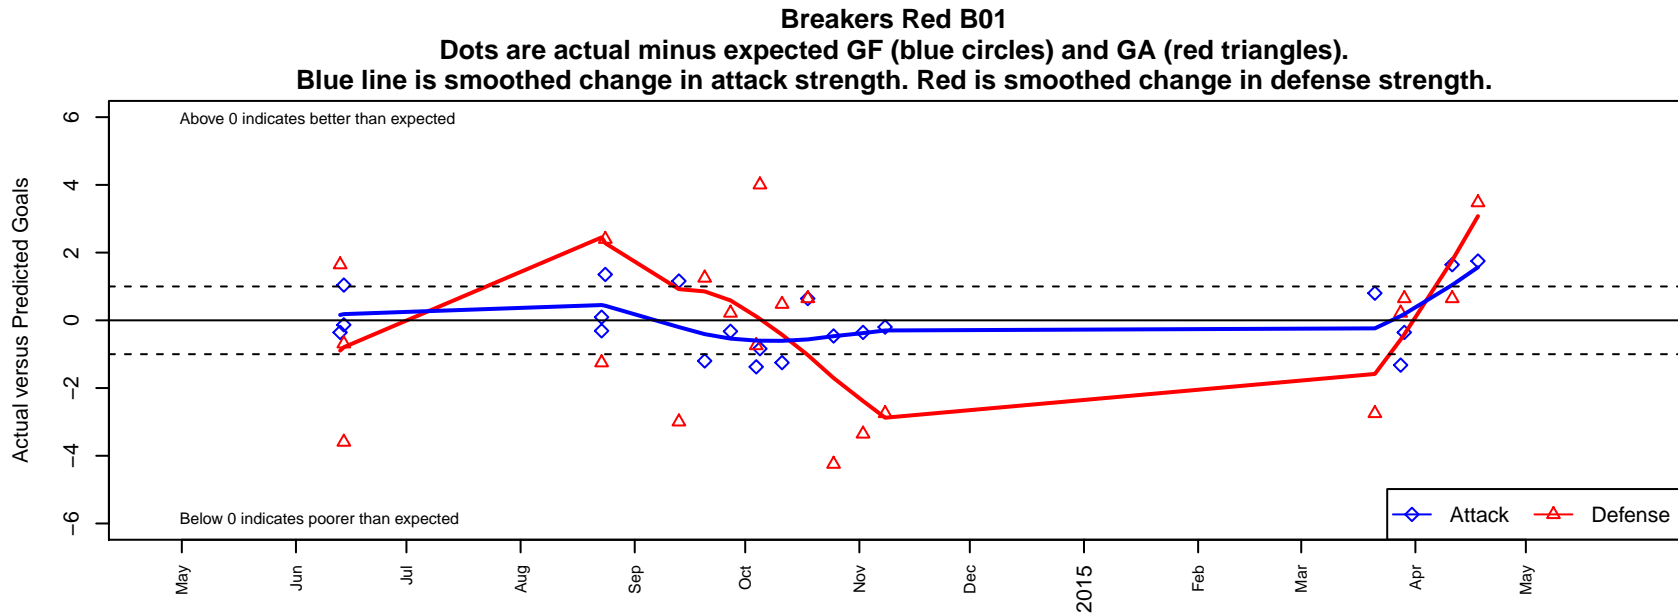

**attack and defense variance (black dot)
relative to other teams
and top 10 in region**

**attack and defense rating
relative to others at age
and all opponents in last 13 months**

Breakers Red B01

Breakers SC
Spokane, WA
B01 total strength=477
attack=0.57 defense=0.19
fall league = PSPL-Inland Div 2 U13
spr league = Spr PSPL-Inland Div 2 U13
notes= Meyers-Filanoski 2014

alt names used:
BU-13 Breakers red
IEYSA Breakers B01 Meyers
BREAKERS BU13 RED MEYERS (WA)
IEYSA Breakers B01 Meyers

Venues played:
2014 Olivia Chaffin BU13
2014 River City Challenge U13
2014 PSPL-Inland Div 2 U13
2014 Spr PSPL-Inland Div 2 U13